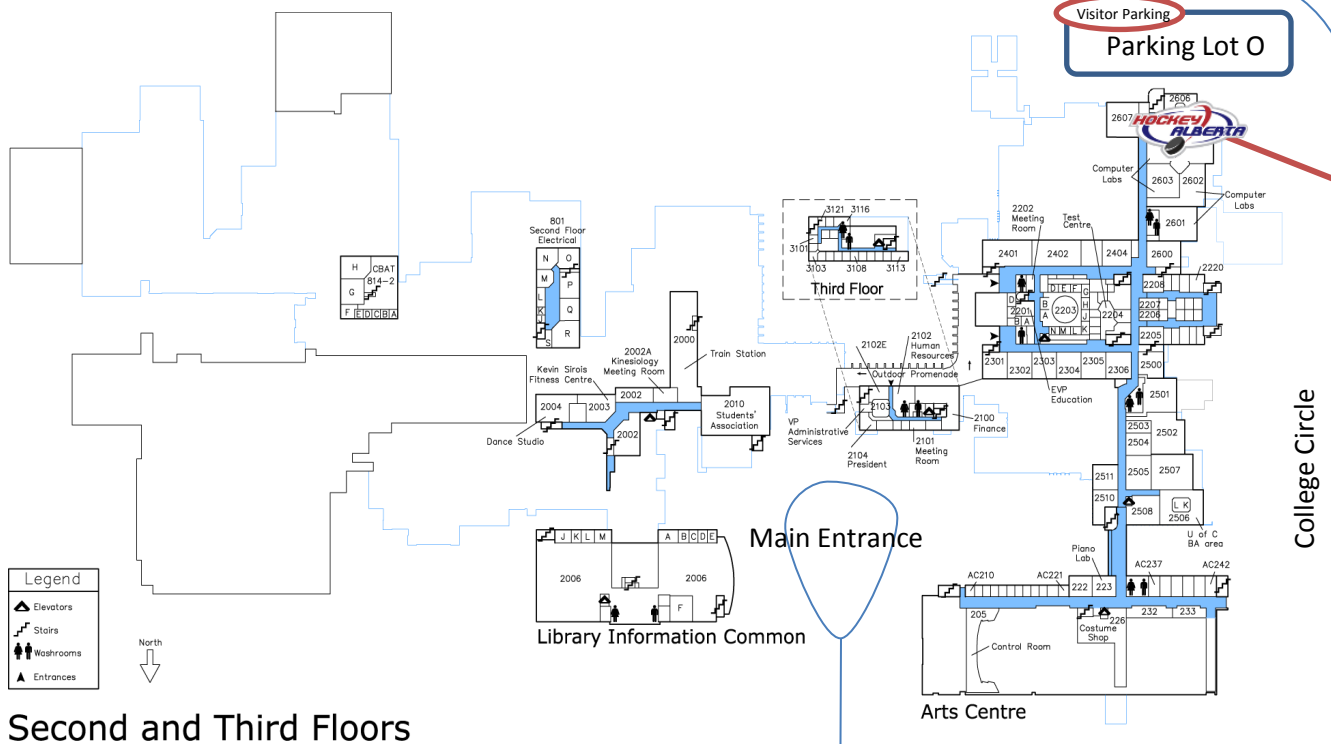

From 32nd Street:

- Driving West on 32nd Street, turn left onto College Boulevard.
- Take your first right onto College Circle.
- Take your first left onto College Circle driving South.
- Follow the curve to the left and turn left into Parking Lot O.
- Visitor parking is available in the far South East corner of Parking Lot O along College Circle.
- Enter the exterior doors on the South West corner of the building.
- Turn left as soon as you enter the doors and go up the stairs.
- Once you reach the second floor we are the first room on the left. (RM2606)

From Highway 2:

- Turn East onto 32nd Street from the Highway 2/32nd Street Overpass.
- Turn right at the first RDC sign onto College Circle.
- Take your first right and continue on College Circle driving South.
- Follow the curve to the left and turn left into Parking Lot O.
- Visitor parking is available in the far South East corner of Parking Lot O along College Circle.
- Enter the exterior doors on the South West corner of the building.
- Turn left as soon as you enter the doors and go up the stairs.
- Once you reach the second floor we are the first room on the left. (RM2606)

College Circle

Parking Lot R

Visitor Parking
Parking Lot O

Legend

- ▲ Elevators
- ▬ Stairs
- ♿ Washrooms
- ▲ Entrances

North
↓

**Second and Third Floors
RED DEER COLLEGE**

College Circle

College Circle

College Circle

College Blvd.

32nd Street

32nd Street

QE II/Highway 2