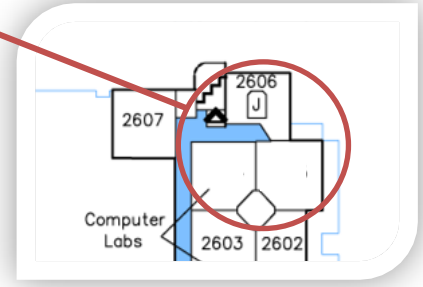

From 32nd Street:

- Driving West on 32nd Street, turn left onto College Boulevard.
- Take your first right onto College Circle.
- Take your first left onto College Circle driving South.
- Follow the curve to the left and turn left into Parking Lot O.
- Visitor parking is available in the far South East corner of Parking Lot O along College Circle.
- Enter the exterior doors on the South West corner of the building.
- Turn left as soon as you enter the doors and go up the stairs.
- Once you reach the second floor we are the first room on the left. (RM2606)

From Highway 2:

- Turn East onto 32nd Street from the Highway 2/32nd Street Overpass.
- Turn right at the first RDC sign onto College Circle.
- Take your first right and continue on College Circle driving South.
- Follow the curve to the left and turn left into Parking Lot O.
- Visitor parking is available in the far South East corner of Parking Lot O along College Circle.
- Enter the exterior doors on the South West corner of the building.
- Turn left as soon as you enter the doors and go up the stairs.
- Once you reach the second floor we are the first room on the left. (RM2606)

College Circle

Parking Lot R

Visitor Parking
Parking Lot O