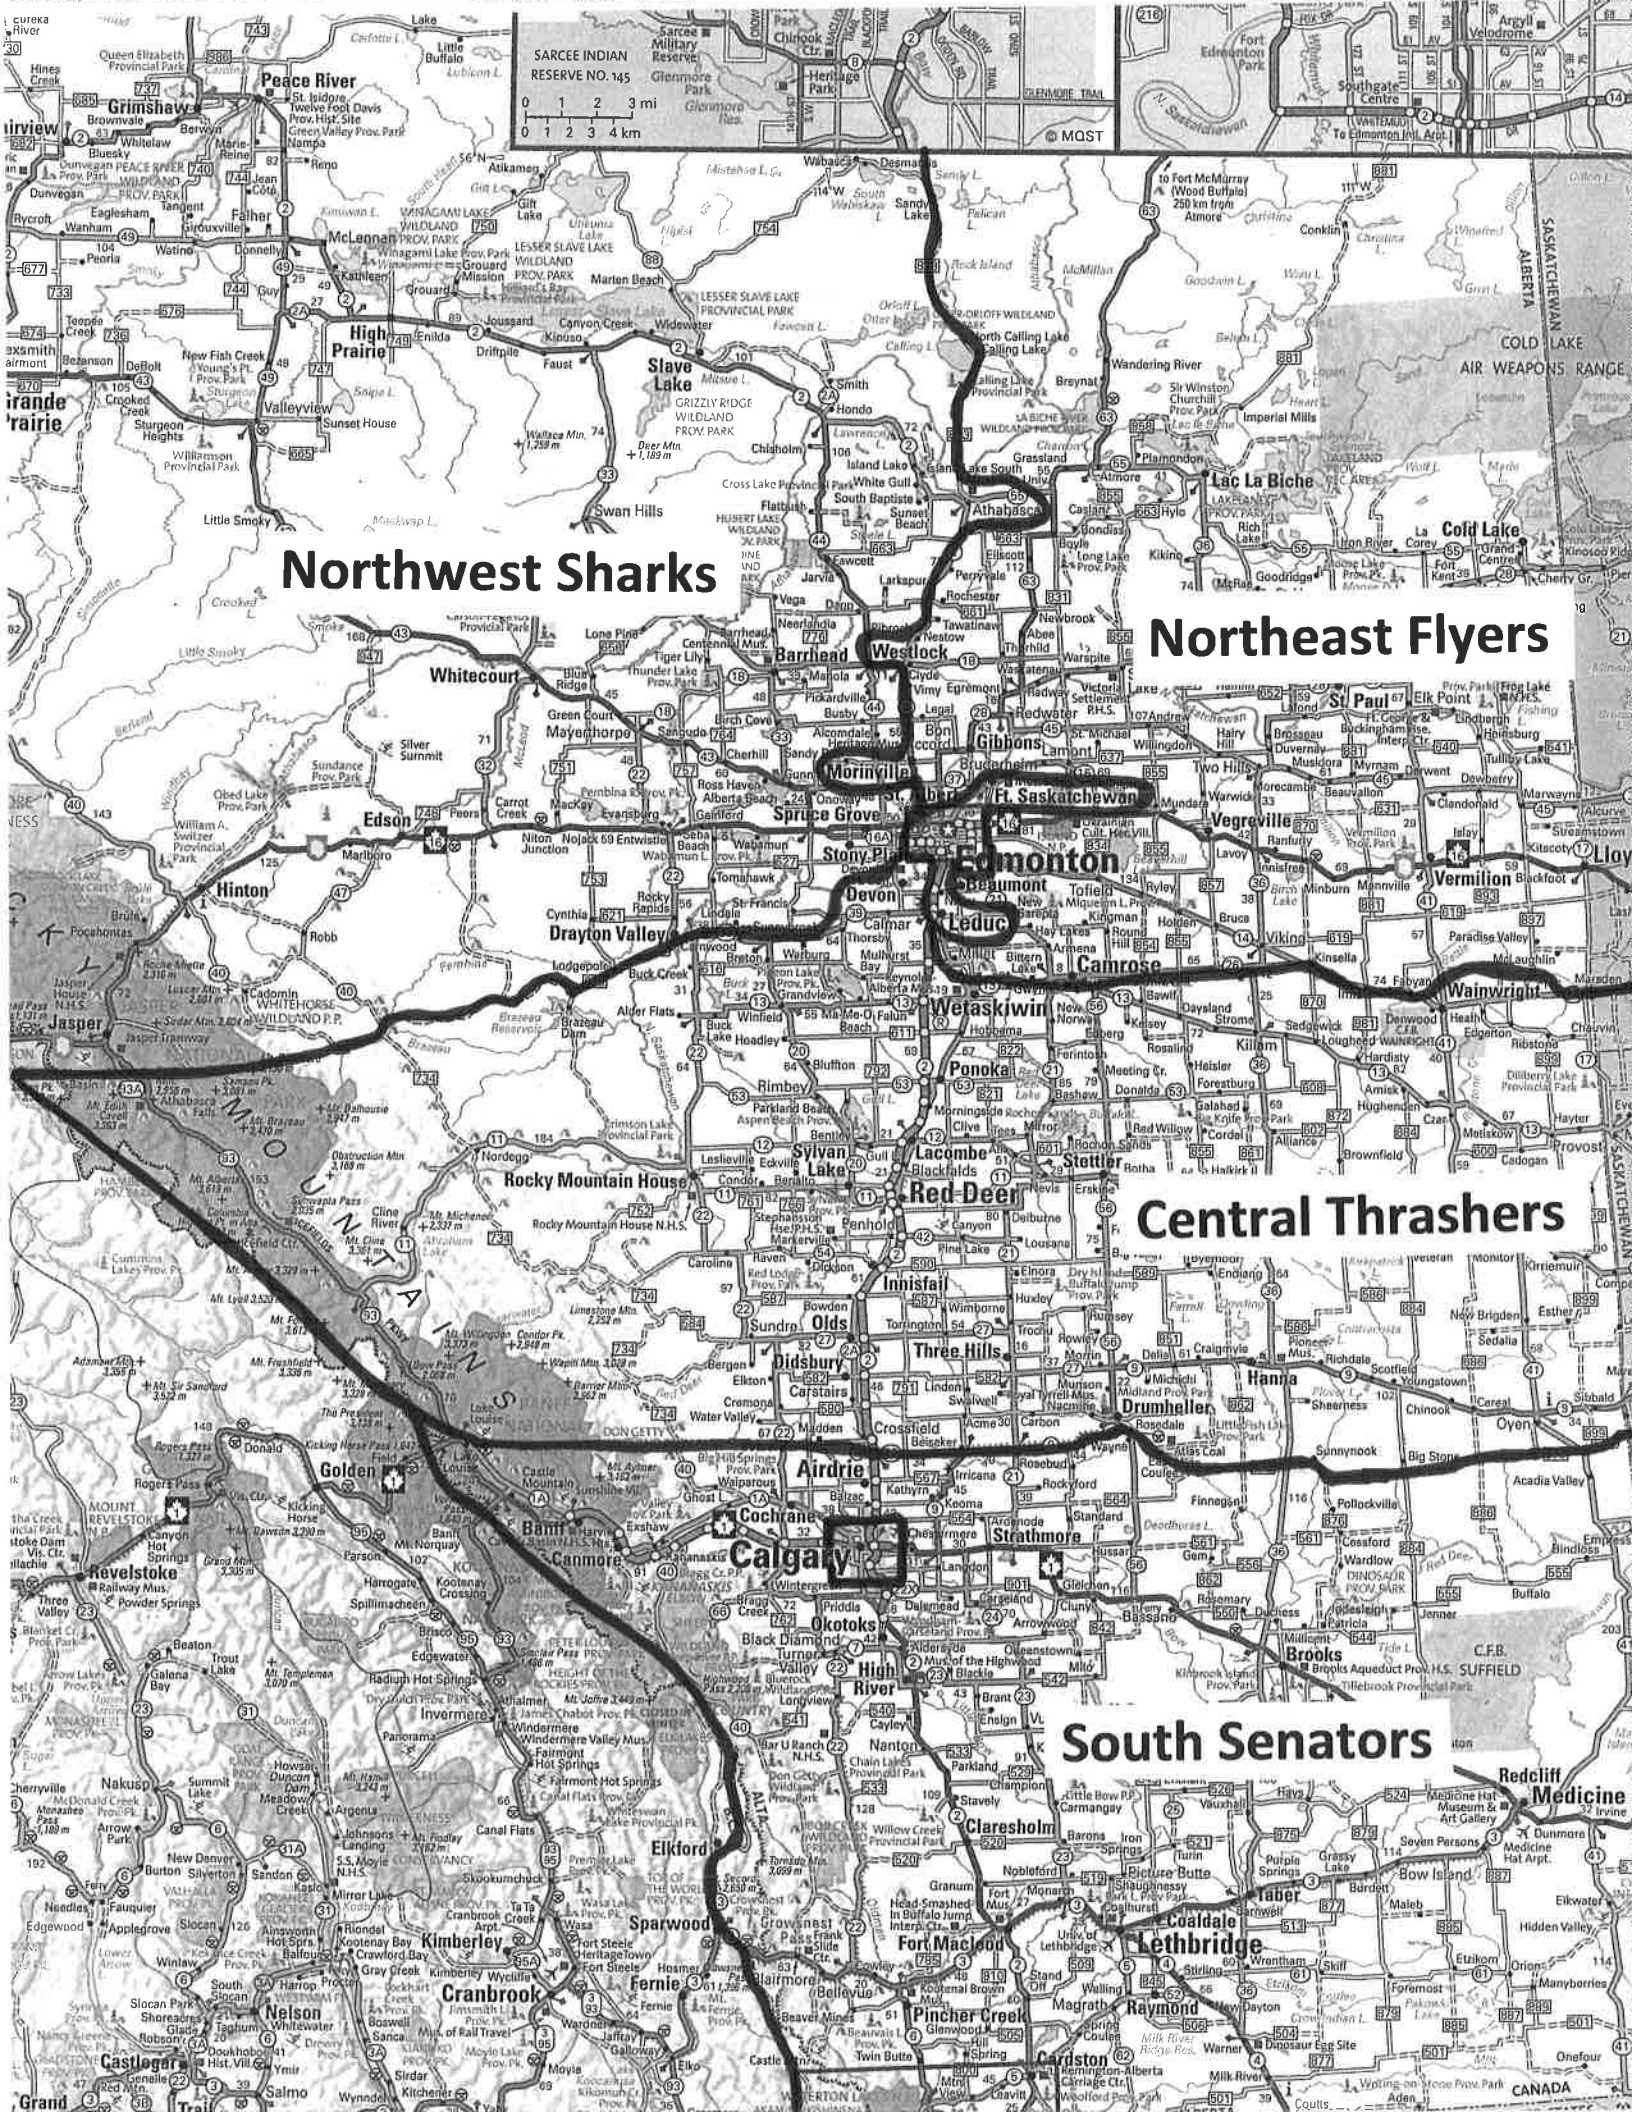

Northeast and Central Zone Boundaries

- From Wetaskiwin on Highway 13 to Camrose then along Highway 26 to Kinsella and further along Highway 14 to Alberta-Saskatchewan border.
- Wetaskiwin, Irma, Wainwright, Chauvin, are in Central Zone. Camrose and Viking are in the Northeast Zone.

Central and South Zone Boundary

- From the Alberta/British Columbia border directly East to Highway 72; then East along Highway 72 to Drumheller; then East along Red Deer River to Highway 570; and finally along Highway 570 to the Alberta/Saskatchewan border.
- Crossfield, Beiseker, Drumheller, and Oyen are in Central Zone. Airdrie is in South Zone.

Edmonton North and South Zones

- The river divides the north and the south of Edmonton. Edmonton North then extends East from the NE corner of the city to loop around Fort Saskatchewan and then joins back up with the Edmonton City limits. Edmonton South extends South along Highway 2, loops around the Leduc city limits and runs back North along Highway 2 to the Edmonton City limits.

Northwest Sharks

Northeast Flyers

Central Thrashers

South Senators